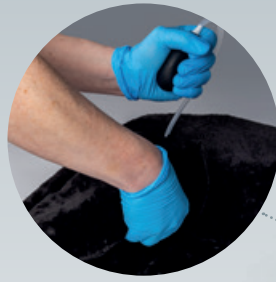

MILITARY WORKING DOG SIMULATOR K9-MARSHAL

Item no.: VET4700

The “**Marshal**” military working dog simulator represents a **Belgian Malinois** and corresponds in size and weight (30 kg) to a real dog and has **movable joints**.

Military working dogs are used in many areas by the military and police and, like their human comrades, can be injured in the line of duty. **Marshal helps train vets, K9 Combat First Responders and dog handlers.**

With Marshal you can present a variety of realistic scenarios during training.

Made of silicone with internal skeleton. Body cover made of robust material so that Marshal can be exposed to adverse environmental influences such as moisture and dirt without being damaged.

Marshal offers the following features:

- 1 Lacerated paw for bandage training
- 2 Manual femoral pulse control
- 3 Bullet wound for wound packing – Stop the bleed
- 4 Basic cardiopulmonary resuscitation (CPR) techniques (without chest lift)
- 5 2-layer exchangeable fur (with robust zippers and sewing)
- 6 Moveable head
- 7 Movable jaw for muzzle training / dog bite training
- 8 Open nostrils
- 9 Endotracheal intubation (without chest lift)
- 10 Flexible tongue
- 11 Compartment with Bluetooth speaker (different barking, whining and crying sounds available)
- 12 Movable joints
- 13 Exploded bleeding stump for tourniquet training (non-exchangeable)