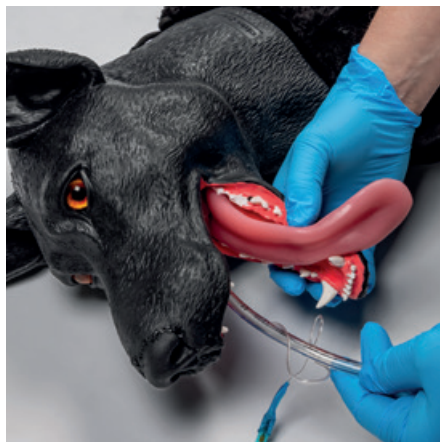

MILITARY WORKING DOG SIMULATOR K9-MARSHAL

Item no.: VET4700

The “**Marshal**” military working dog simulator represents a **Belgian Malinois** and corresponds in size and weight (30 kg) to a real dog and has **movable joints**.

Military working dogs are used in many areas by the military and police and, like their human comrades, can be injured in the line of duty. **Marshal helps train vets, K9 Combat First Responders and dog handlers.**

With Marshal you can present a variety of realistic scenarios during training.

Made of silicone with internal skeleton. Body cover made of robust material so that Marshal can be exposed to adverse environmental influences such as moisture and dirt without being damaged.

Marshal offers the following features:

- 1 Lacerated paw for bandage training
- 2 Manual femoral pulse control
- 3 Bullet wound for wound packing – Stop the bleed
- 4 Basic cardiopulmonary resuscitation (CPR) techniques (without chest lift)
- 5 2-layer exchangeable fur (with robust zippers and sewing)
- 6 Moveable head
- 7 Movable jaw for muzzle training / dog bite training
- 8 Open nostrils
- 9 Endotracheal intubation (without chest lift)
- 10 Flexible tongue
- 11 Compartment with Bluetooth speaker (different barking, whining and crying sounds available)
- 12 Movable joints
- 13 Exploded bleeding stump for tourniquet training (non-exchangeable)