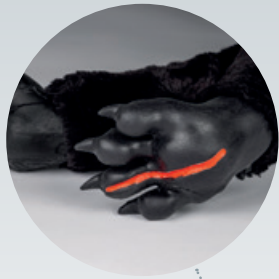

MILITARY WORKING DOG SIMULATOR K9-MARSHAL

Item no.: VET4700

The “**Marshal**” military working dog simulator represents a **Belgian Malinois** and corresponds in size and weight (30 kg) to a real dog and has **movable joints**.

Military working dogs are used in many areas by the military and police and, like their human comrades, can be injured in the line of duty. **Marshal helps train vets, K9 Combat First Responders and dog handlers.**

With Marshal you can present a variety of realistic scenarios during training.

Made of silicone with internal skeleton. Body cover made of robust material so that Marshal can be exposed to adverse environmental influences such as moisture and dirt without being damaged.